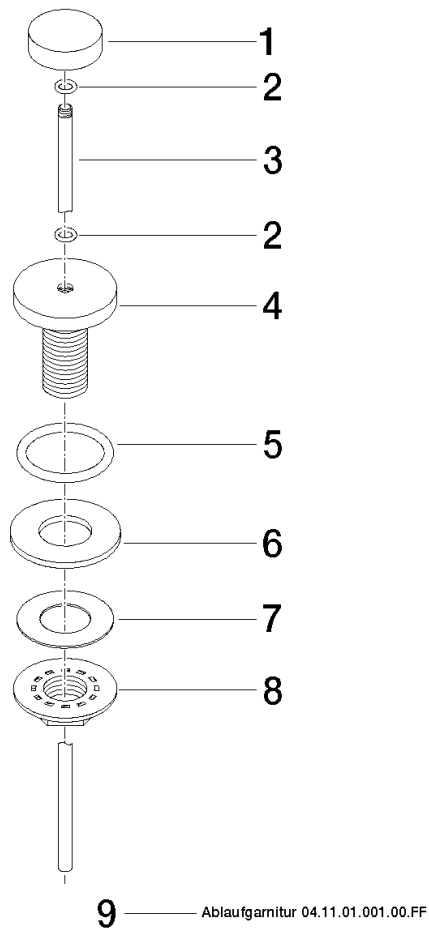

**Basin Waste with knob for deck mounting 1 1/4" - Chrome**

IMO

10 200 970

Fits: IMO, LULU, MADISON, MEM, TARA,  
CL.1, LISSÉ, VAIA, META, CYO

	Chrome	10 200 970-00
	Brushed Platinum	10 200 970-06
	Platinum	10 200 970-08
	Durabress (23kt Gold)	10 200 970-09
	Dark Chrome	10 200 970-19
	Light Gold	10 200 970-26
	Brushed Light Gold	10 200 970-27
	Brushed Durabress (23kt Gold)	10 200 970-28
	Matte Black	10 200 970-33
	Brushed Bronze	10 200 970-42
	Brushed Champagne (22kt Gold)	10 200 970-46
	Champagne (22kt Gold)	10 200 970-47
	Brushed Chrome	10 200 970-93
	Brushed Dark Platinum	10 200 970-99

## Basin Waste with knob for deck mounting 1 1/4" - Chrome

---

IMO

10 200 970

Only suitable for basins with an overflow.

10 200 970

10 200 970

Parts for other finishes can be found here: Brushed Platinum

Spare parts list

No.	Item Number	Name	Quantity used	Delivery time
1	09 21 33 001-00	handle	1	10
2	09 14 10 007 90	seal	2	2
3	09 31 09 004-00	pull-rod	1	10
4	09 18 40 022-00	sleeve	1	10
5	09 14 10 095 90	seal	1	2
6	09 14 05 012 90	seal	1	2
7	09 14 40 001 90	seal	1	60
8	09 23 10 010 90	nut	1	2
9	90 11 01 001 00-00	pop-up waste	1	10